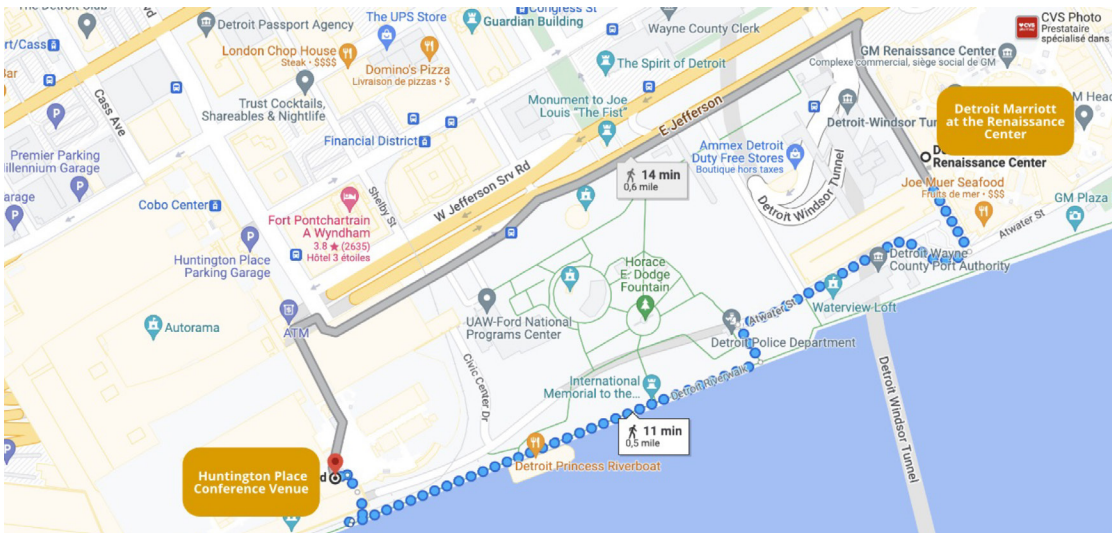

How to Get From...

Detroit Marriott Renaissance Center

Huntington Place Convention Center

Detroit People Mover

www.thepeoplemover.com

LOCATIONS

Renaissance Center station

Tower 200, Level 2

Huntington Place station

Fourth floor near Congress St.

TRAVEL TIME

Renaissance to Huntington

14 Minutes

Huntington to Renaissance

11 Minutes

OPERATING HOURS

FARE

Ages 6 & Up: \$0.75 per ride

Ages 5 & Under: FREE

PAYMENT

Cash

U.S. Nickels, Dimes, Quarters

Tokens

Available in or near stations

Walking

TRAVEL TIME

Detroit Riverwalk

10 MINUTES

Jefferson Boulevard

15 MINUTES