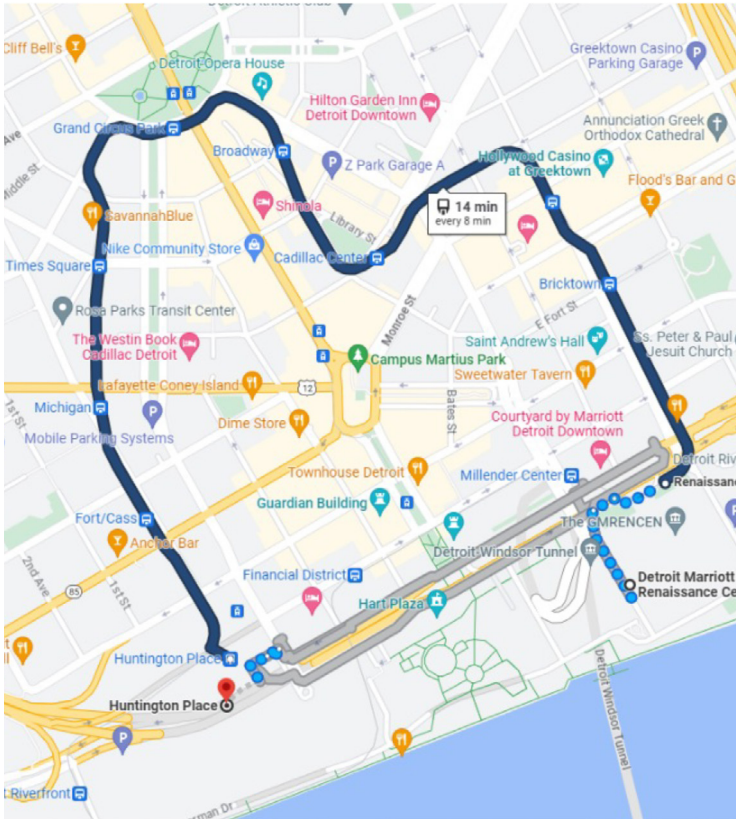

How to Get From...

Detroit Marriott Renaissance Center

Huntington Place Convention Center

Detroit People Mover

www.thepeoplemover.com

LOCATIONS

Renaissance Center station

Tower 200, Level 2

Huntington Place station

Fourth floor near Congress St.

TRAVEL TIME

Renaissance to Huntington

14 Minutes

Huntington to Renaissance

11 Minutes

OPERATING HOURS

FARE

Ages 6 & Up: \$0.75 per ride

Ages 5 & Under: FREE

PAYMENT

Cash

U.S. Nickels, Dimes, Quarters

Tokens

Available in or near stations

Walking

TRAVEL TIME

Detroit Riverwalk

10 MINUTES

Jefferson Boulevard

15 MINUTES