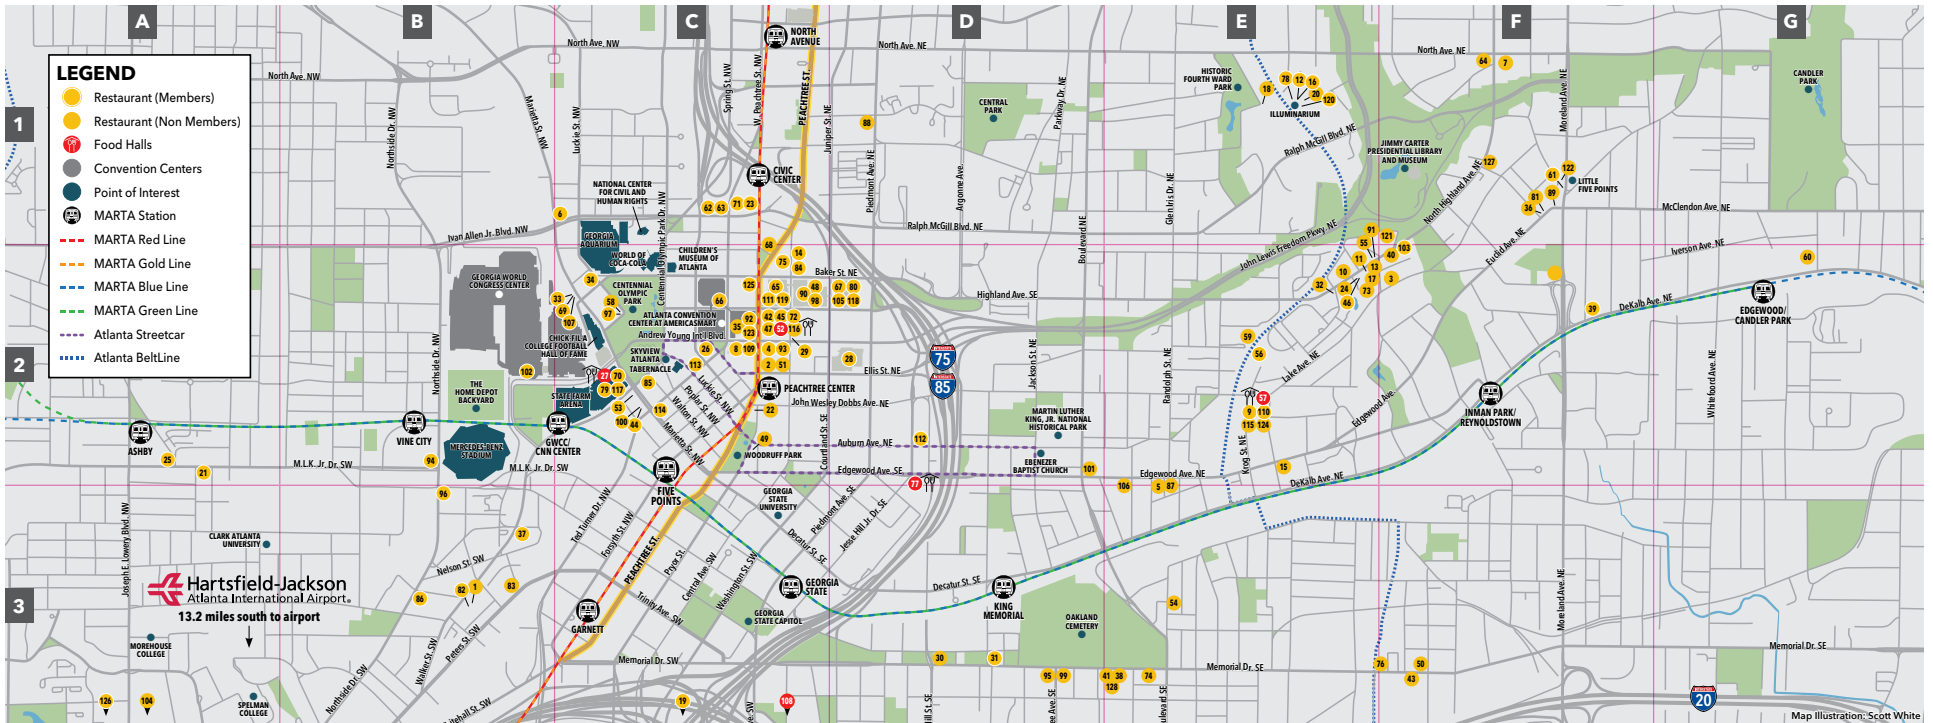

**Headquarter hotel

*Hotel walking distance to Georgia World Congress Center

[Click here to return to Points of Interest](#)

ATLANTA'S DOWNTOWN RESTAURANTS

No.	Name	Grid	No.	Name	Grid	No.	Name	Grid	No.	Name	Grid	No.	Name	Grid	
1	ADios Cafe	B-3	24	Char Korean Bar & Grill	E-2	46	Hampton + Hudson	E-2	69	Max's Coal Oven Pizzeria	C-2	90	Pulse (Atlanta Marriott Marquis)	C-2	
2	AG	C-2	25	Chick-fil-A Vine City	A-2	47	Hard Rock Cafe	C-2	70	McCormick & Schmick's Seafood & Steaks Restaurant (CNN Center)	C-2	91	Pure Taqueria	E-2	
3	The Albert	F-2	26	The Cloakroom (The American a Doubletree by Hilton)	C-2	48	High Velocity (Atlanta Marriott Marquis)	C-2	71	Mellow Mushroom	C-1	92	Ray's in the City	C-2	
4	Amalfi Pizza	C-2	27	CNN Center Atrium & Food Court	C-2	49	Highland Bakery	C-2	72	Metro Cafe Diner	C-2	93	Red Phone Booth	C-2	
5	Ammazza Edgewood	E-2	28	The Collage (Sheraton Atlanta Hotel)	D-2	50	Home Grown	F-3	73	MF Sushi	E-2	94	Restaurant 10	B-2	
6	Atlanta Breakfast Club	C-1	29	Cuts Steakhouse	C-2	51	Hsu's Gourmet	C-2	74	Mi Barrio Mexican	E-3	95	Ria's Bluebird	D-3	
7	Babette's Café	F-1	30	Daddy D's BBQ Jojnt	D-3	52	The Hub at Peachtree Center	C-2	75	Morton's The Steakhouse/Downtown	C-2	96	Rosie's Cafe	B-3	
8	Bar 210 (Westin Peachtree Plaza)	C-2	31	Das BBQ	D-3	53	Hudson Grille - Downtown	C-2	76	Muchacho	F-3	97	Ruth's Chris Steak House/Centennial Park	C-2	
9	Bar Mercado	E-2	32	Delbar	E-2	54	JenChan's	E-3	77	The Municipal Market - Sweet Auburn Curb Market	D-2	98	Sear (Atlanta Marriott Marquis)	C-2	
10	Barcelona	E-2	33	Der Biergarten	C-2	55	Kale Me Crazy	E-2	78	New Realm Brewing	E-1	99	Six Feet Under Pub & Fish House	D-3	
11	bartaco	E-2	34	Der Biergarten	C-2	56	Kevin Rathbun Steak	E-2	79	New South Kitchen (Omni Atlanta Hotel at CNN Center)	C-2	100	SkyLounge (Glenn Hotel)	C-2	
12	Bazati	E-1	35	Dos Bocas	C-2	57	Krog Street Market	E-2	80	Nikolai's Roof (Hilton Atlanta)	D-2	101	Slutty Vegan	D-2	
13	Beetlecat	E-2	36	Drafting Table	C-2	58	Kwan's Deli & Korean Kitchen	C-2	81	Niramish Indian Cuisine	F-1	102	Social Table (Georgia World Congress Center)	B-2	
14	Big Kahuna	C-2	37	Euclid Avenue Yacht Club	F-1	59	Ladybird Grove & Mess Hall	E-2	82	No Masi Cantina	B-3	103	Sotto Sotto	F-2	
15	BoccaLupo	E-2	38	Fellaship	B-3	60	Lazy Betty	G-2	83	Old Lady Gang	B-3	104	Soul Vegetarian	A-3	
16	The Brasserie at Bazati	E-1	39	Firepit Pizza Tavern	E-3	61	Little 5 Points Corner Tavern	F-1	84	Pacific Rim Bistro	C-2	105	Southern Elements (Hilton Atlanta)	D-2	
17	Bread & Butterfly	F-2	40	Fox Bros. Bar-B-Q	F-2	62	Living Room (W Atlanta Downtown)	C-1	85	Park Bar	C-2	106	Staplehouse	E-2	
18	Buena Vida Tapas & Sol	E-1	41	Fritti	F-2	63	Local Motives (W Atlanta Downtown)	C-1	86	Paschal's Restaurant	B-3	107	STATS Brewpub	C-2	
19	Bullpen Rib House	C-3	42	Gather - Grant Park Market	E-3	64	Manuel's Tavern	F-1	87	Planet Bombay	E-2	108	Summerhill/Georgia Ave.	C-3	
20	Bully Boy	E-1	43	Gibney's Pub	C-2	65	The Market (Hyatt Regency Atlanta)	C-2	88	Poor Calvins	D-1	109	Sun Dial Restaurant, Bar and View (Westin Peachtree Plaza)	C-2	
21	Busy Bee Cafe	A-2	44	Girl Diver	F-3	66	Market Cafe (AmericasMart Atlanta)	C-2	89	The Porter Beer Bar	F-1	110	Superica (Krog Street Market)	E-2	
22	By George (Candler Hotel)	C-2	45	Glenn's Kitchen (Glenn Hotel)	C-2	67	The Marketplace (Hilton Atlanta)	D-2							
23	Catch 12	C-1		Gus's Fried Chicken	C-2	68	Max Lager's Wood-Fired Grill & Brewery	C-2							