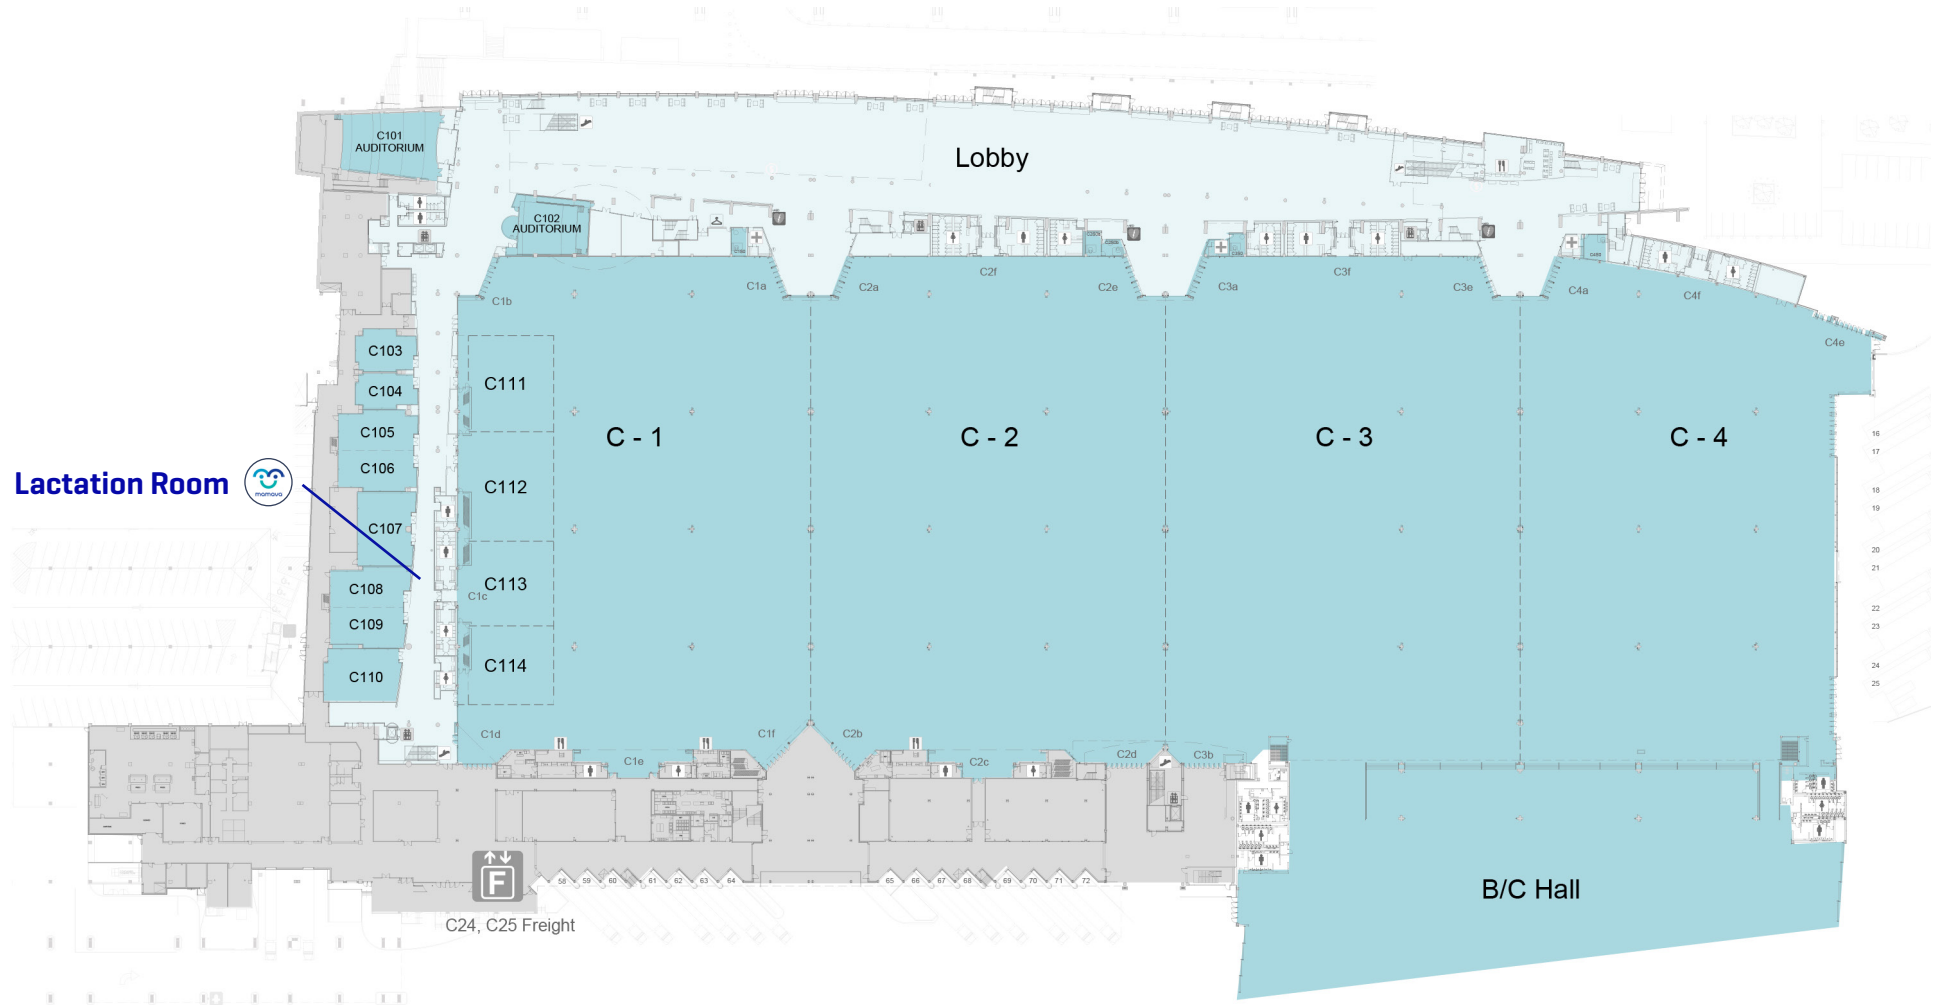

Building C - Level One

[Click here to return to Points of Interest](#)