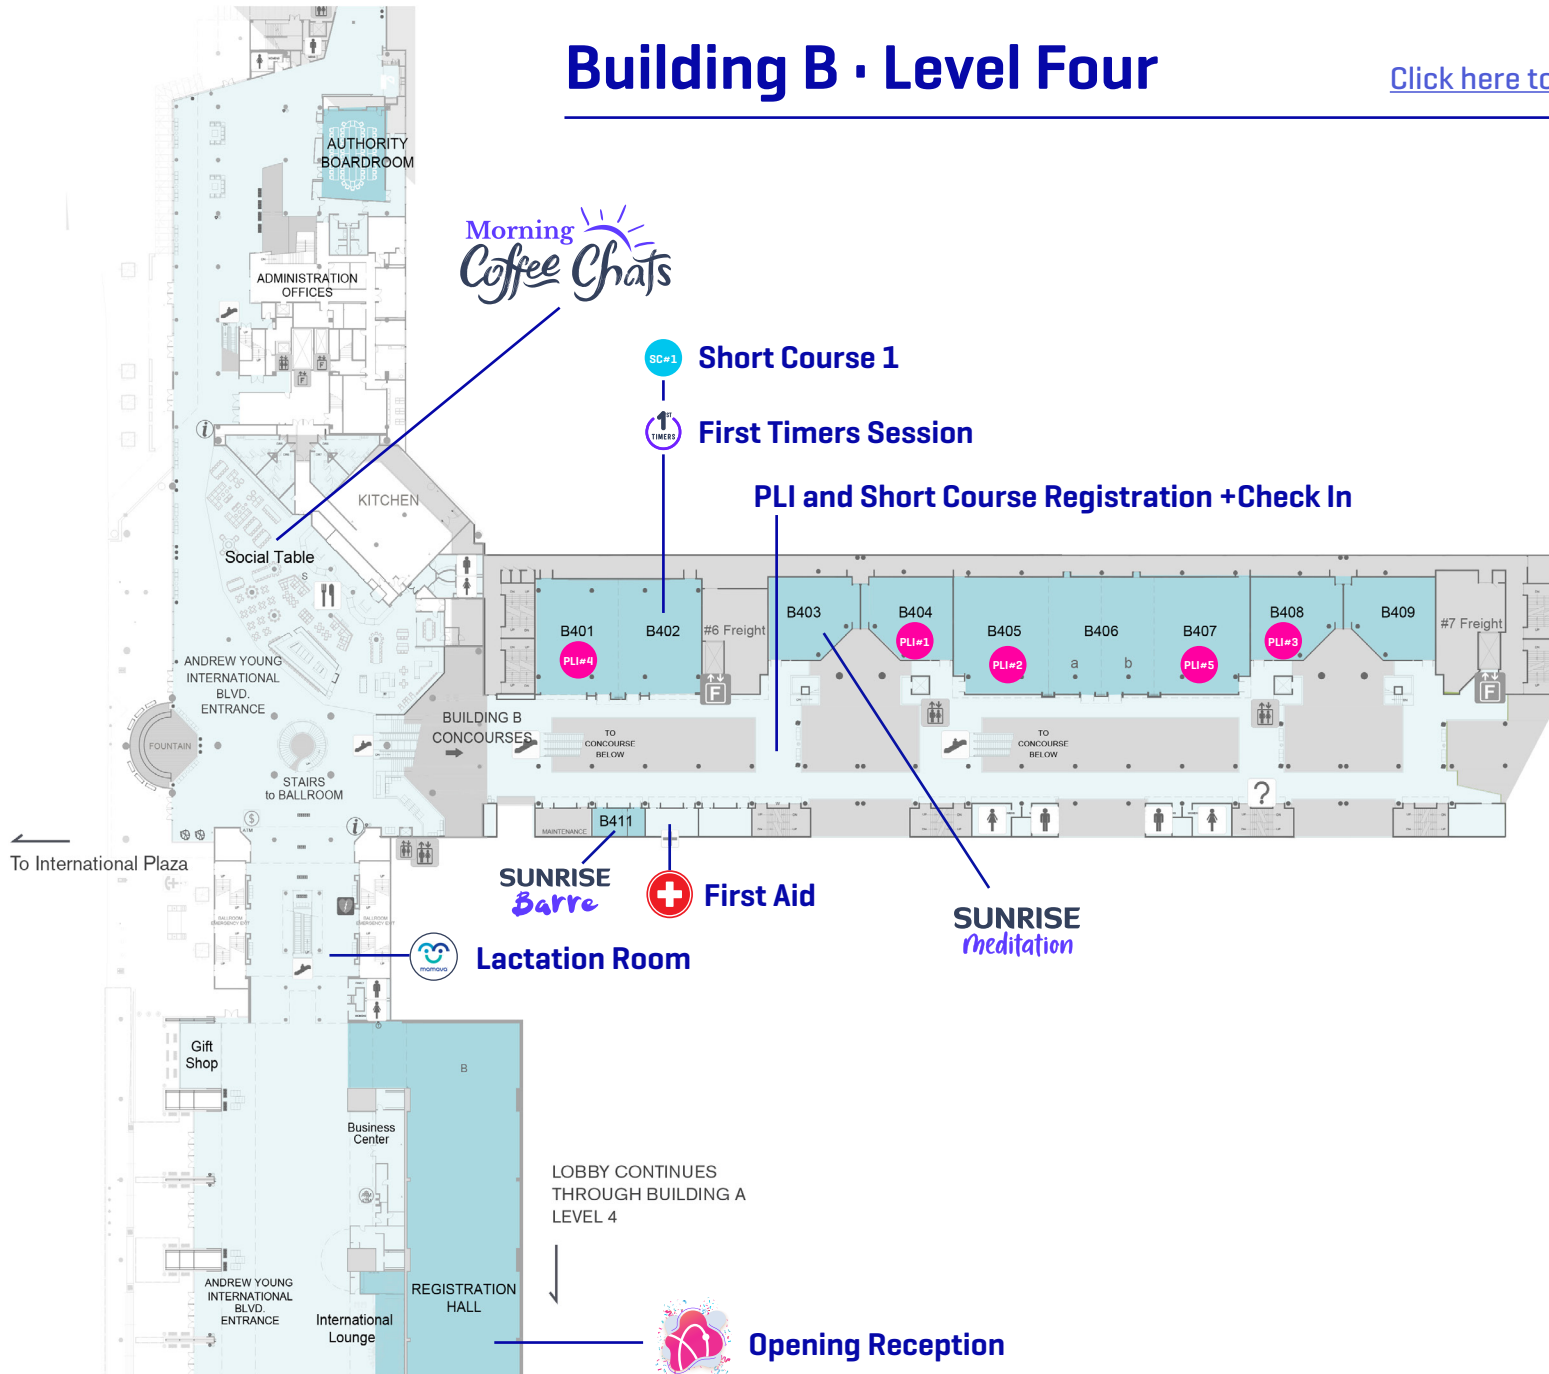

Building C

- 4.5 Halls
- 23 Meeting Rooms
- 2 Auditoriums
- 1 Ballroom

Building B

- 5.5 Halls
- 47 Meeting Rooms
- 1 Boardroom
- 1 Ballroom

Building A

- 3 Halls
- 29 Meeting Rooms
- 1 Boardroom
- 1 Auditorium

Building A - Level Three

[Click here to return to Points of Interest](#)

Building A - Level Four

[Click here to return to Points of Interest](#)

FRIDAY

Featured Speaker

Building B - Level One

[Click here to return to Points of Interest](#)

Building B - Level Two

[Click here to return to Points of Interest](#)

Building B - Level Three

Recharge Rooms

Building B - Level Four

[Click here to return to Points of Interest](#)

Building B - Level Five

Building A - Level Four

Building C - Level Two

Building C - Level One

Building B - Level Four

Building C - Level Three

Buildings **A** **B** **C**

Free Wi-Fi 

- 1** Building A Lobby
- 2** The International Lobby
- 3** The Building B entrance at the water feature
- 4** Terraces Restaurant
- 5** Thomas Murphy Ballroom Galleria
- 6** The Authority Boardroom and lobby area
- 7** Georgia Ballroom Galleria
- 8** C Building Level 2 entrance
- 9** Building C entrance concourse