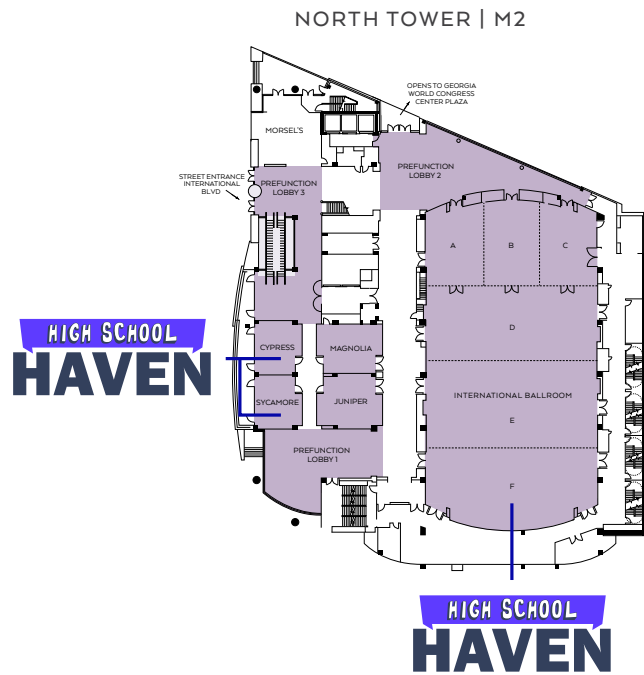

Building A - Level Four

Building C - Level Two

Building C - Level One

Building B - Level Four

Building C - Level Three

Buildings **A** **B** **C**

Free Wi-Fi 

- 1** Building A Lobby
- 2** The International Lobby
- 3** The Building B entrance at the water feature
- 4** Terraces Restaurant
- 5** Thomas Murphy Ballroom Galleria
- 6** The Authority Boardroom and lobby area
- 7** Georgia Ballroom Galleria
- 8** C Building Level 2 entrance
- 9** Building C entrance concourse

[Click here to return to Points of Interest](#)

SOUTH TOWER | HOTEL LOBBY LEVEL

[Click here to return to Points of Interest](#)

[Click here to return to Points of Interest](#)

[Click here to return to Points of Interest](#)