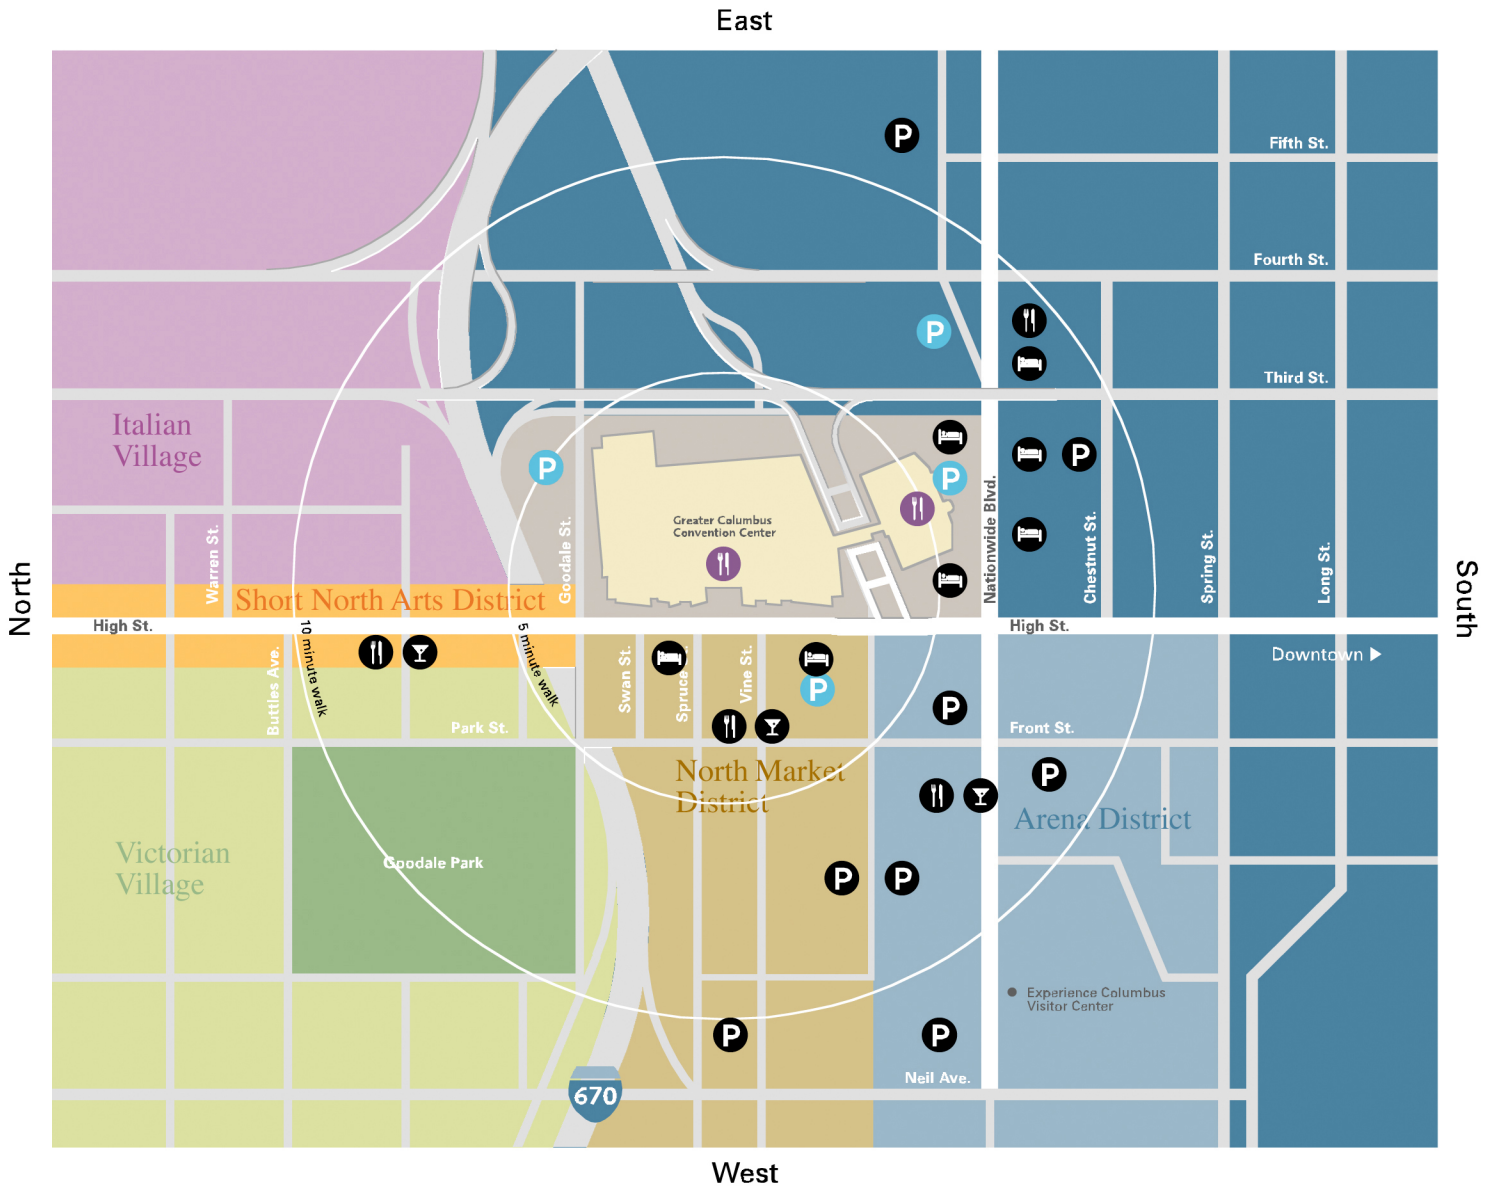

Area Map | Greater Columbus Convention Center

MAP KEY

-  Convention Center Restaurants
-  Restaurants
-  Bars and Entertainment
-  Hotel
-  Convention Center Parking
-  Area Parking