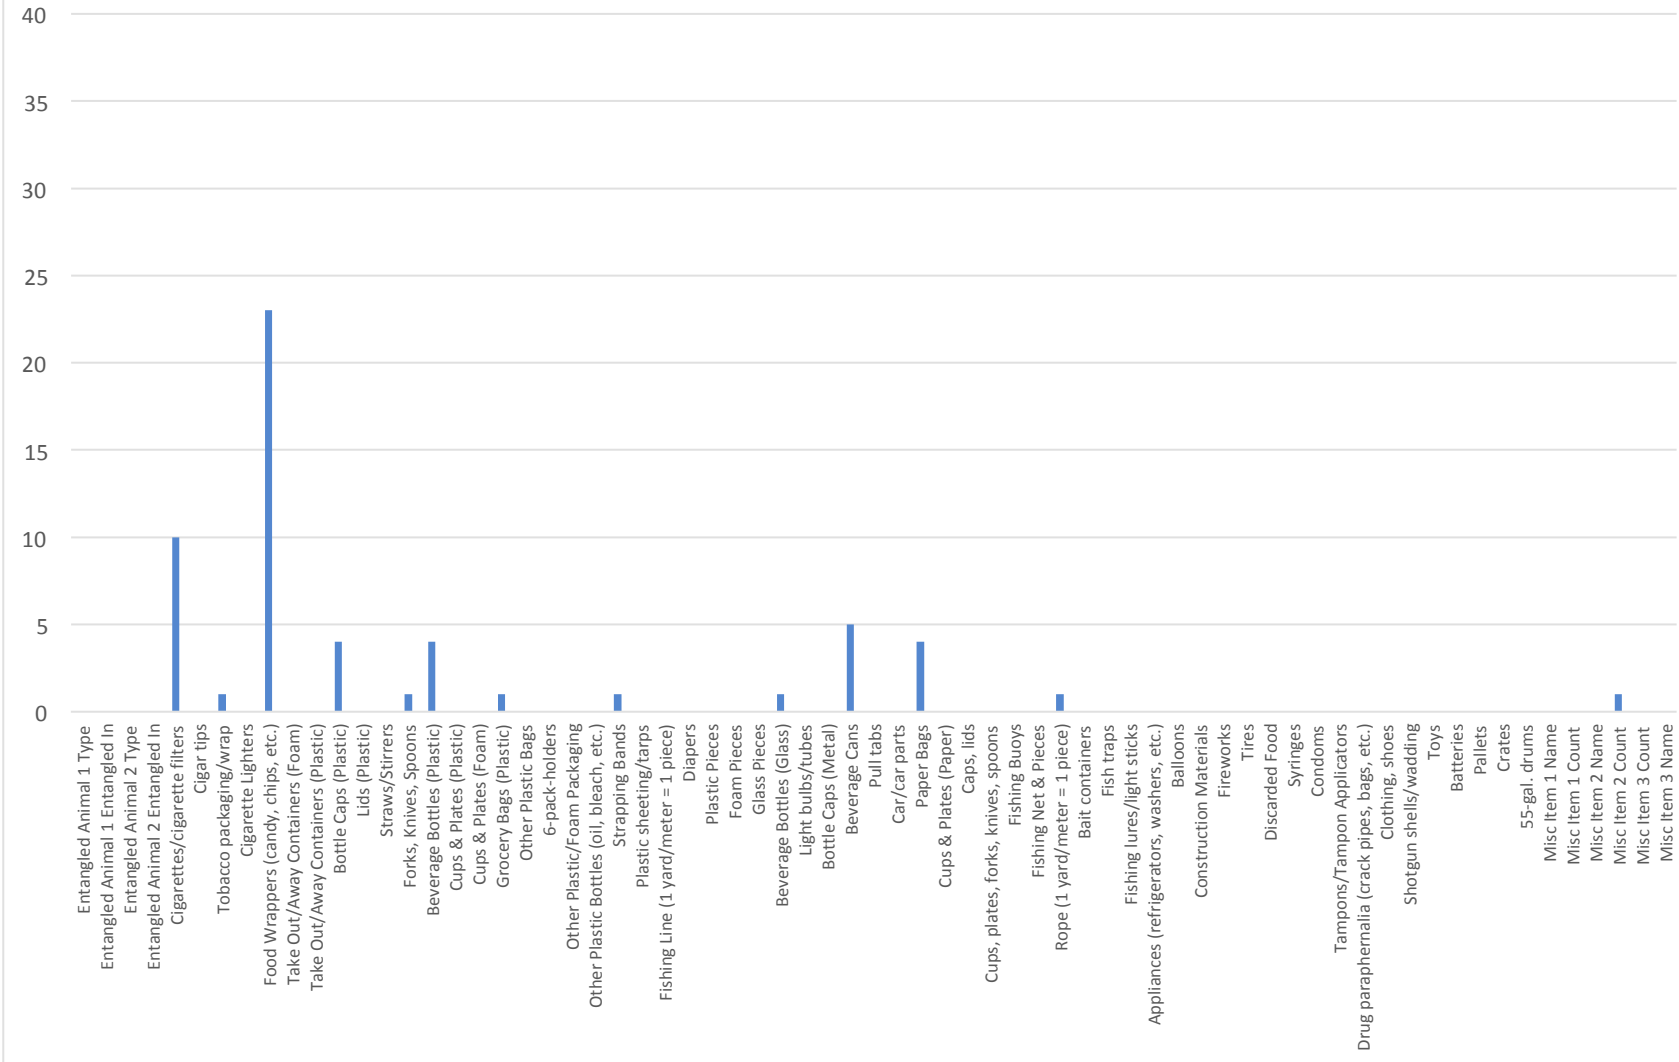

## Lake Michigan North Avenue Beach, Chicago IL- July 2008

Data from Alliance for the Great Lakes

## Lake Michigan North Avenue Beach, Chicago IL- July 2018

## Lake Superior Keweenaw County, MI- September 2016

Data from Alliance for the Great Lakes

## Detroit River Wayne County, MI- September 2016

Data from Alliance for the Great Lakes