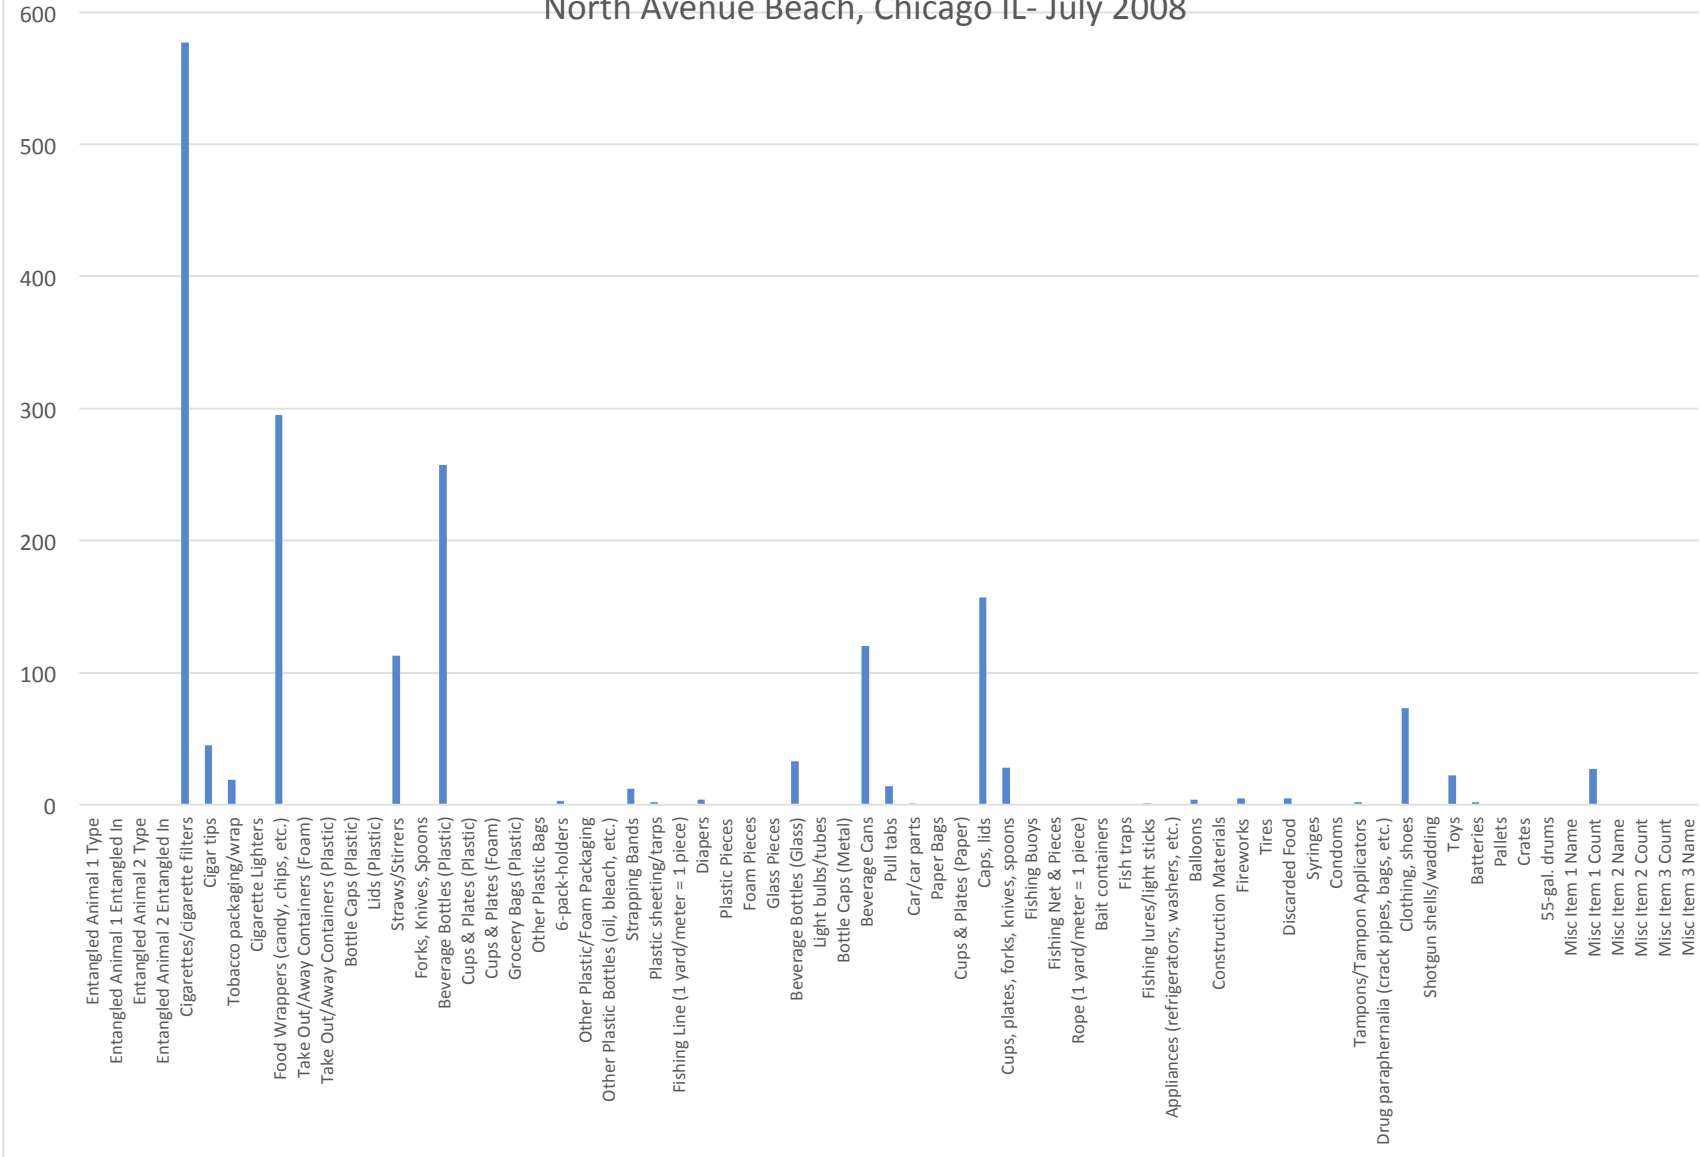

## Lake Michigan North Avenue Beach, Chicago IL- July 2008

Data from Alliance for the Great Lakes

## Lake Michigan North Avenue Beach, Chicago IL- July 2018

## Lake Superior Keweenaw County, MI- September 2016

Data from Alliance for the Great Lakes

## Detroit River Wayne County, MI- September 2016

Data from Alliance for the Great Lakes