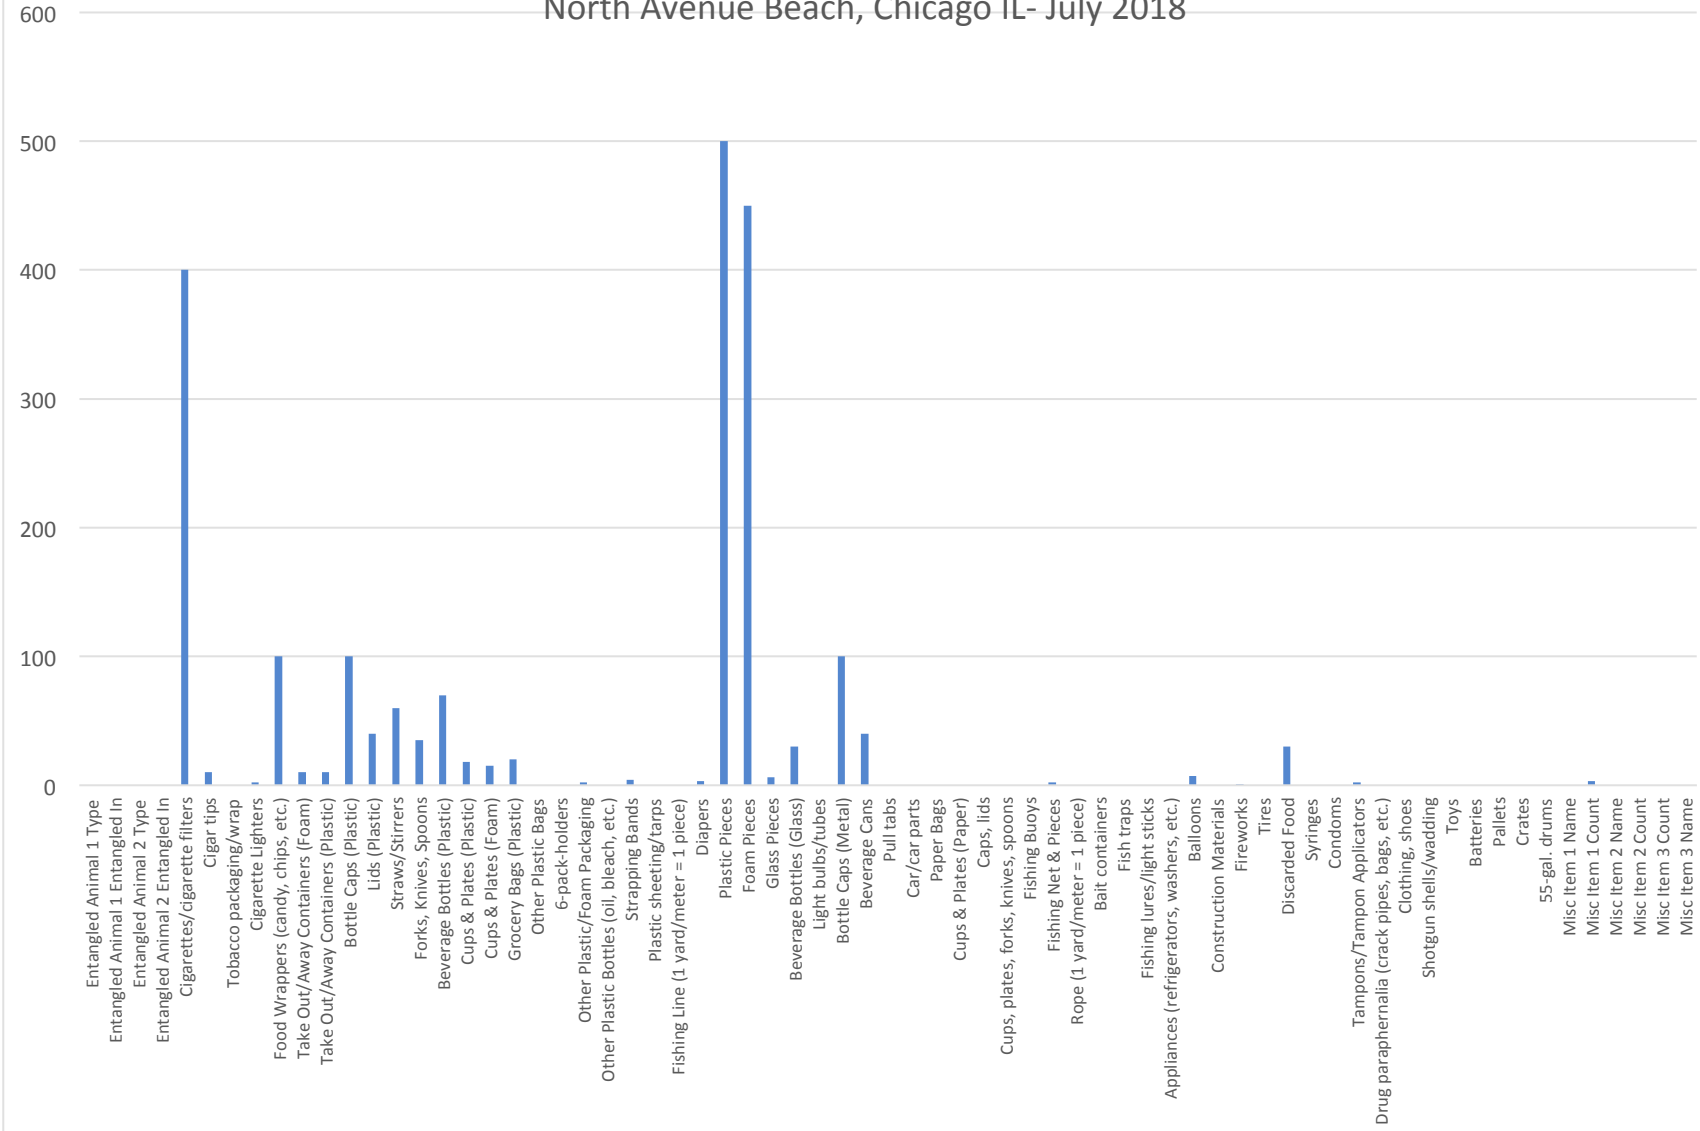

## Lake Michigan North Avenue Beach, Chicago IL- July 2008

Data from Alliance for the Great Lakes

## Lake Michigan North Avenue Beach, Chicago IL- July 2018

## Lake Superior Keweenaw County, MI- September 2016

Data from Alliance for the Great Lakes

## Detroit River Wayne County, MI- September 2016

Data from Alliance for the Great Lakes