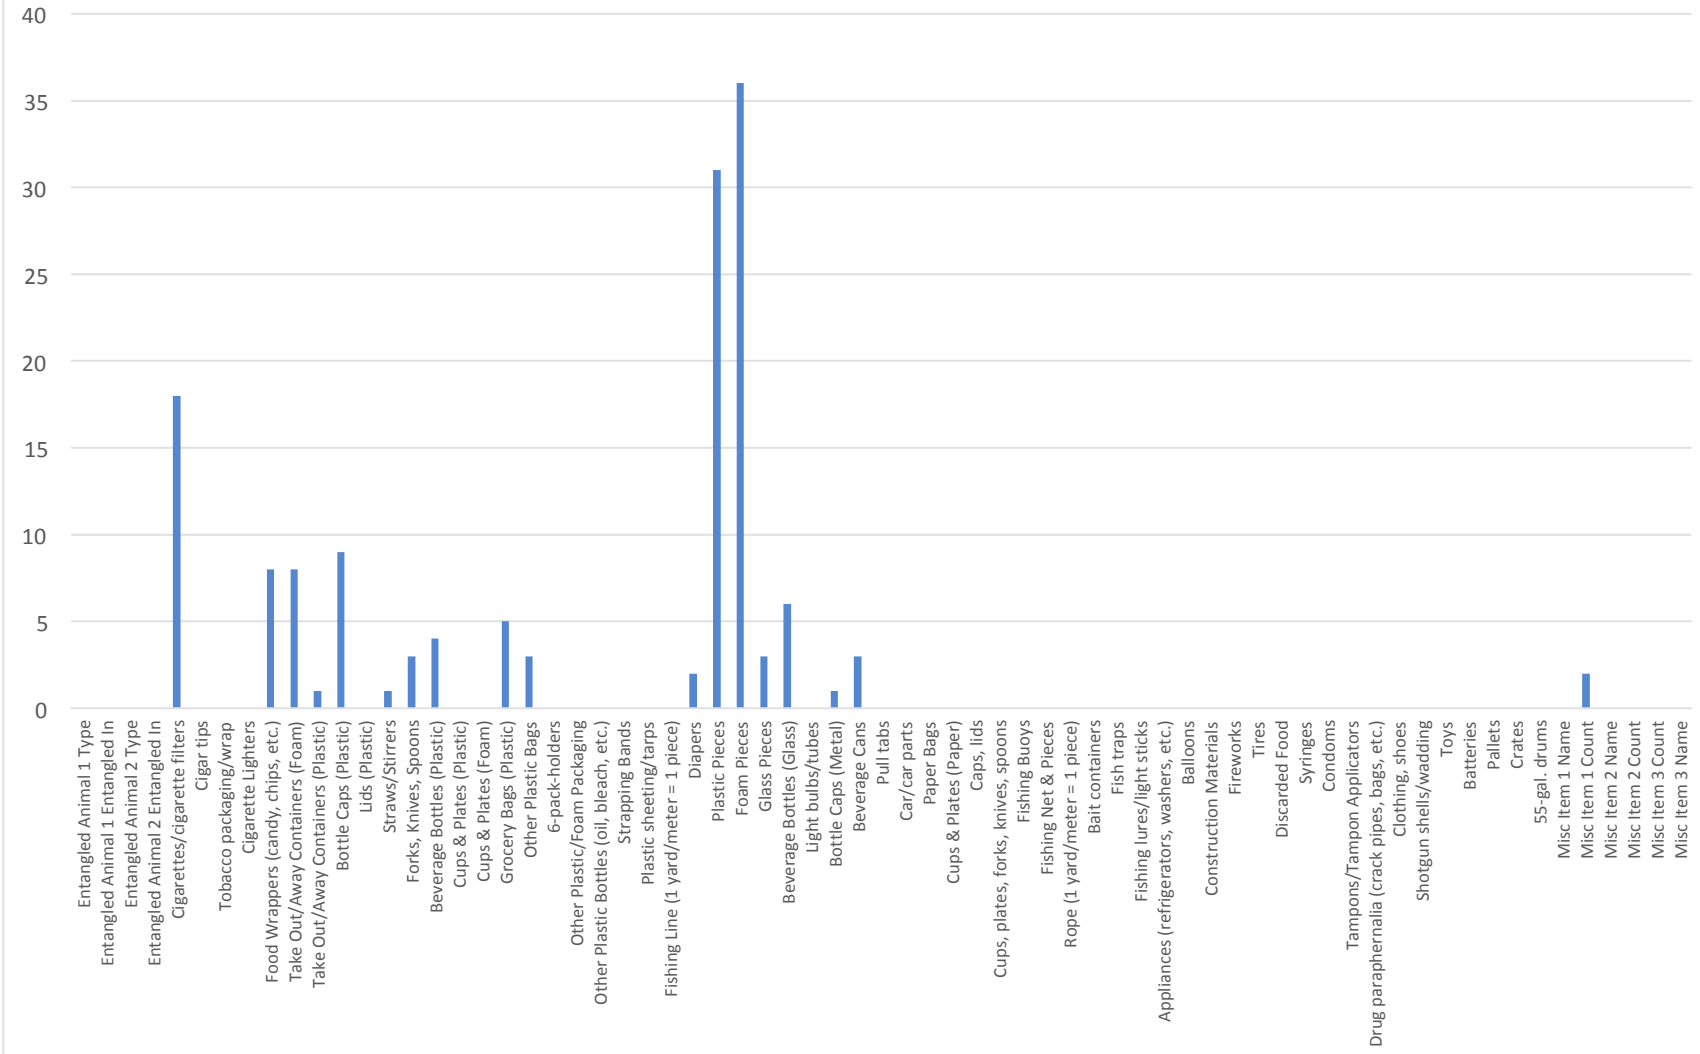

## Lake Michigan North Avenue Beach, Chicago IL- July 2008

Data from Alliance for the Great Lakes

## Lake Michigan North Avenue Beach, Chicago IL- July 2018

## Lake Superior Keweenaw County, MI- September 2016

Data from Alliance for the Great Lakes

## Detroit River Wayne County, MI- September 2016

Data from Alliance for the Great Lakes