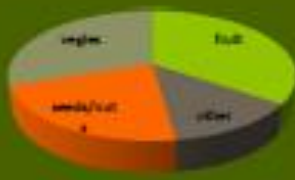

### WHAT YA LOOKING AT?

Indian ring necks adapted to their predators by warning others by screeching a warning call to their friends when a predator was spotted

See the curve in his beak?

snacks ringnecks prefer the most