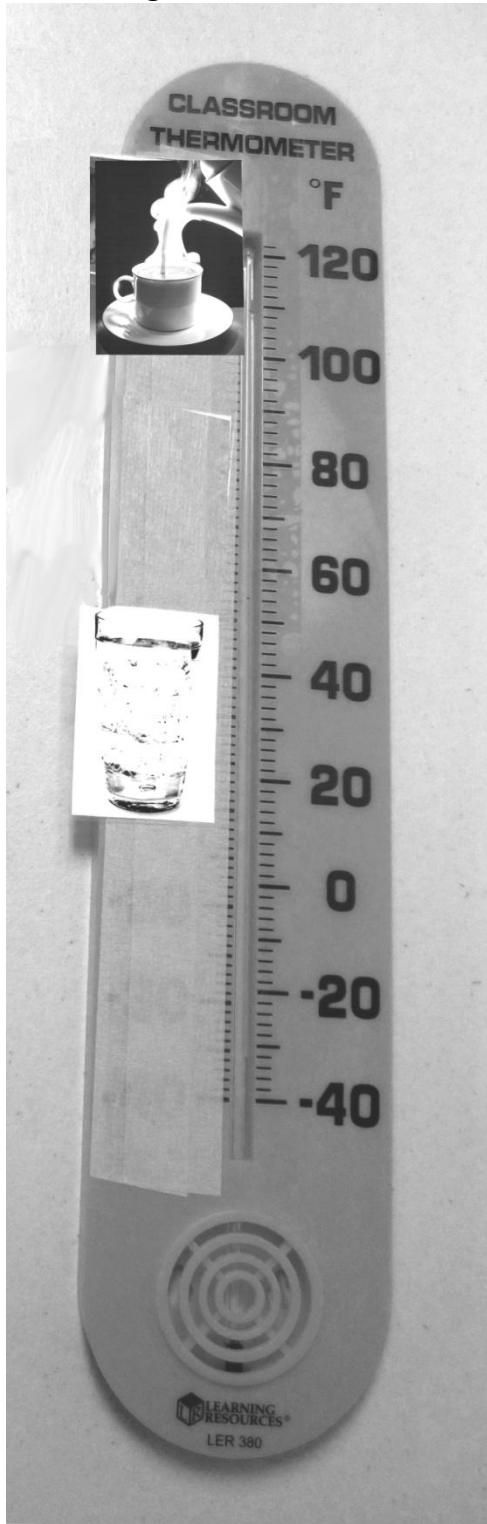

Temperature recording template.  
Color in the thermometer from the  
bottom up to the top of the colored  
line in the glass tube.

Temperature recording template.  
Color in the thermometer from the  
bottom up to the top of the colored  
line in the glass tube.