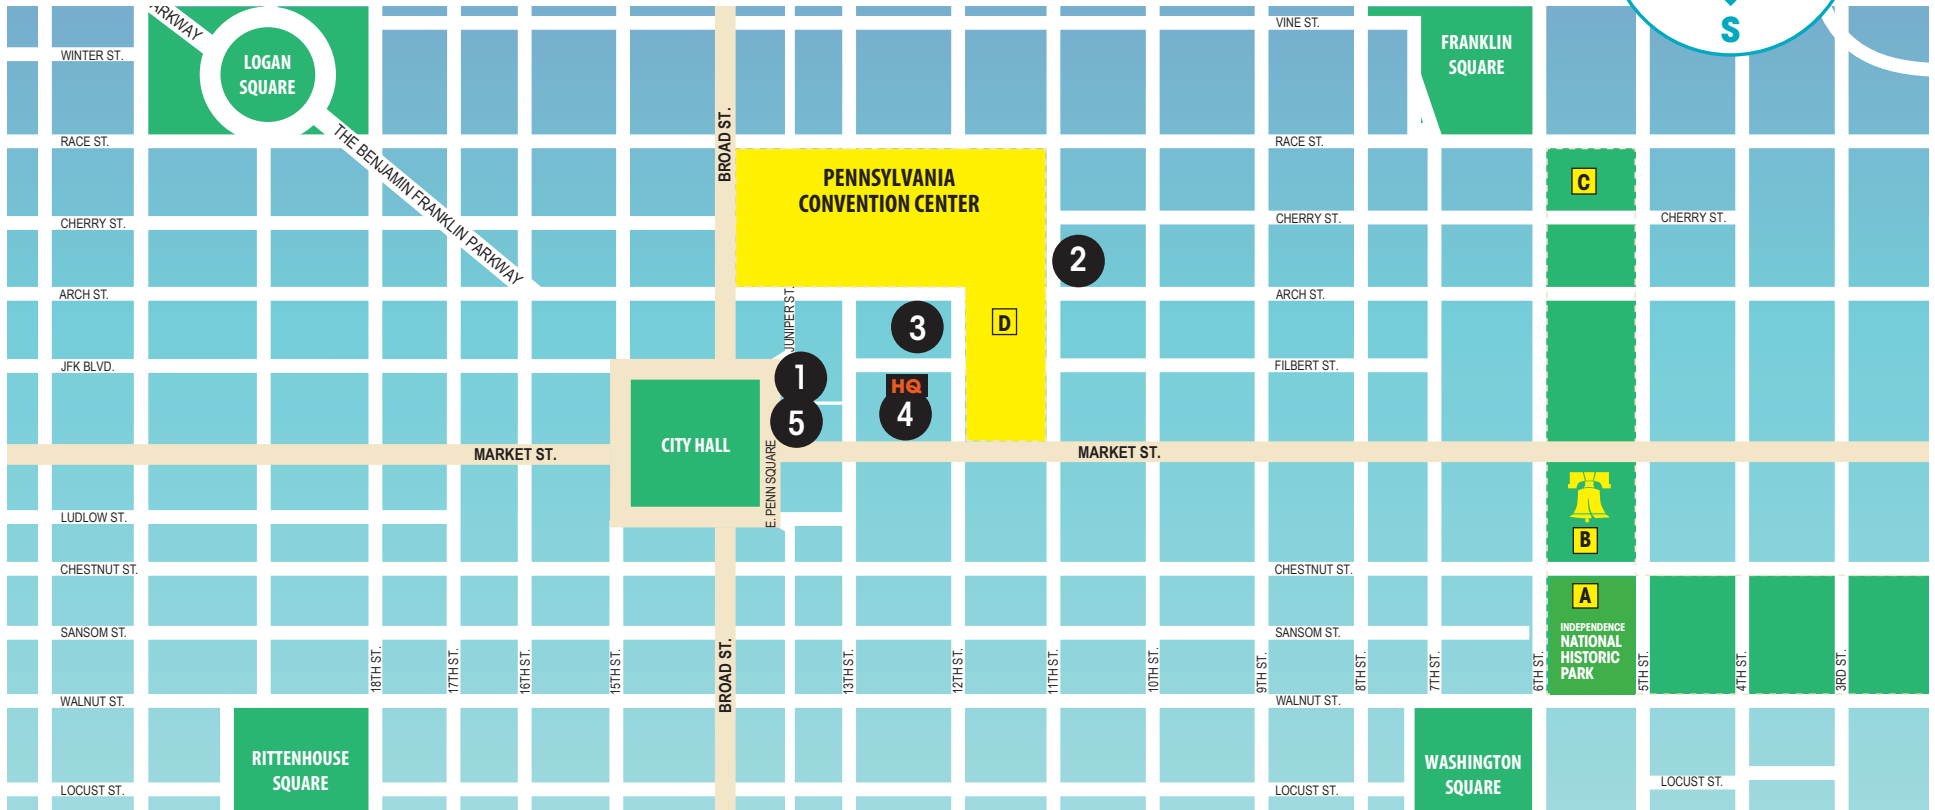

PHILADELPHIA HOUSING MAP

JULY 11-13, 2018

1. **Courtyard Philadelphia Downtown**
21 North Juniper Street
2. **Hilton Garden Inn - Philadelphia Center City**
1100 Arch Street
3. **Home2 Suites by Hilton - Philadelphia Convention Center**
1200 Arch Street

4. **Philadelphia Marriott Downtown HQ**
(Headquarters) 120 Market Street
5. **Residence Inn Philadelphia Center City**
One East Penn Square

ATTRACTIONS

- A.** **Independence Hall**
Independence National Historic Park
- B.** **Liberty Bell**
6th Street & Market Street
- C.** **National Constitution Center**
525 Arch Street
- D.** **Reading Terminal Market**
51 N 12th Street