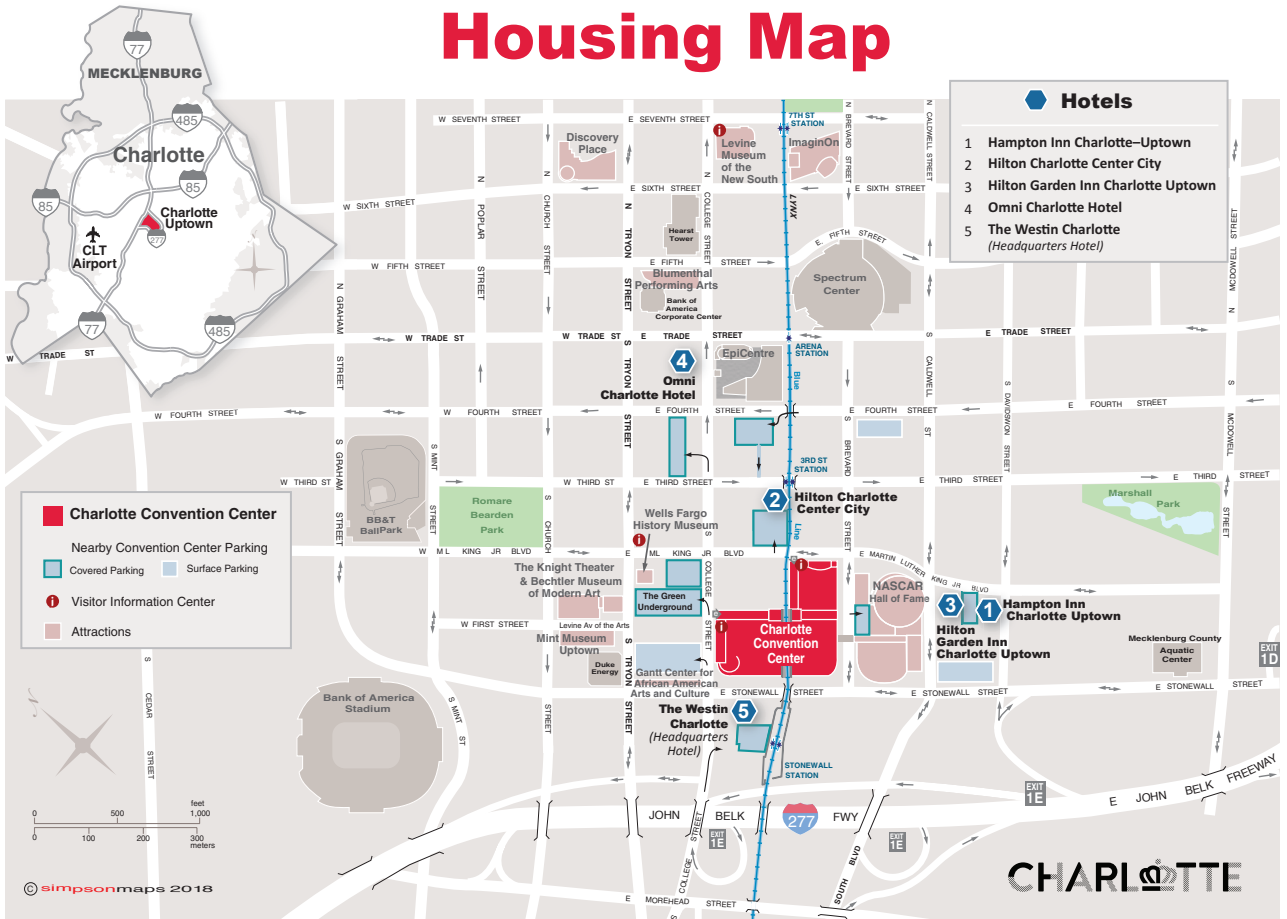

NSTA Charlotte Area Conference • Nov. 29–Dec. 1, 2018
Energize Science: Educate and Engage

Housing Map

1. Hampton Inn Charlotte–Uptown
 530 E. Martin Luther King Jr. Blvd.

2. Hilton Charlotte Center City
 222 E. 3rd St.

3. Hilton Garden Inn Charlotte Uptown
 508 E. Martin Luther King Jr. Blvd.

4. Omni Charlotte Hotel
 132 E. Trade St.

5. The Westin Charlotte (Headquarters Hotel)
 601 S. College St.

As all hotels are within walking distance to the convention center, shuttle service will not be provided.