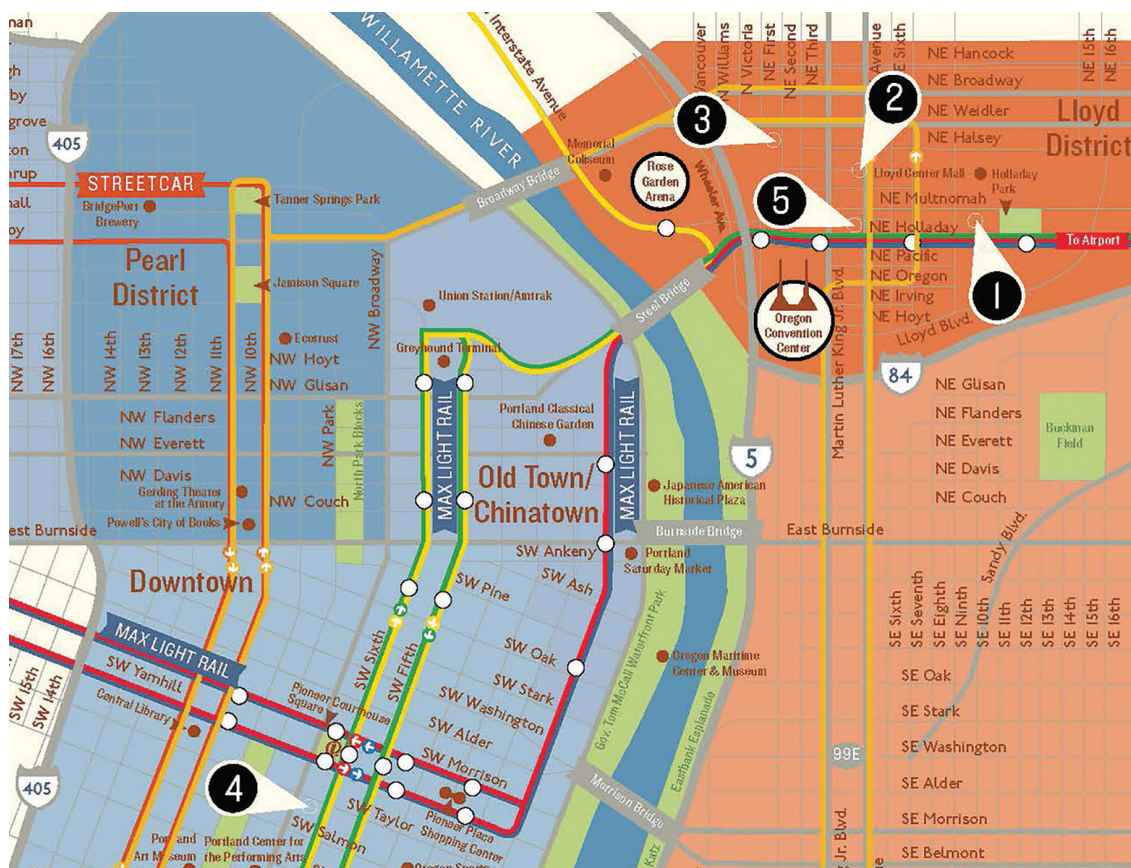

NSTA 2016 Portland Area Conference

November 10–12, 2016

Exploring Mountains: Guiding Science Teaching and Learning

1. DoubleTree by Hilton Portland
(Headquarters Hotel)
1000 N.E. Multnomah St.

**2. Courtyard by Marriott Portland
Downtown/Convention Center**
435 N.E. Wasco St.

**3. Crowne Plaza Portland–Downtown
Convention Center**
1441 N.E. 2nd Ave.

**4. Hilton Portland & Executive
Tower**
921 S.W. 6th Ave.

5. Hotel Eastlund
1021 N.E. Grand Ave.

Shuttle service will not be provided. Complimentary TriMet passes will be provided for conference registrants who secure housing at one of the NSTA contracted hotels (limited supplies available).