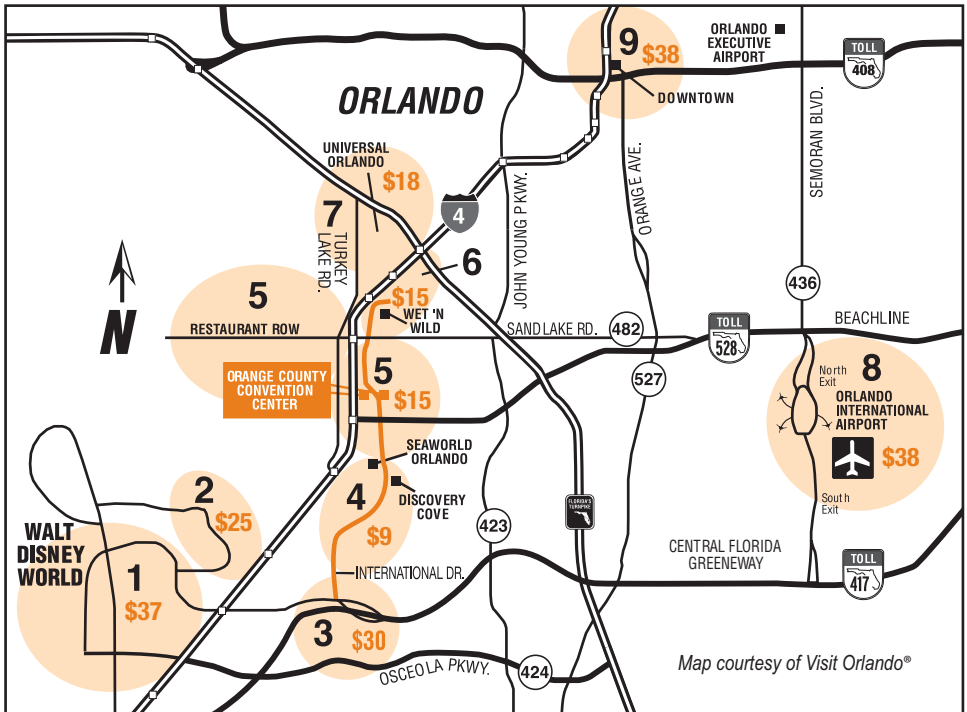

Approximate Taxi Fares from the Orange County Convention Center

Most taxis have calibrated meters, but they are not required. It is suggested that you ask the driver to use it or clearly understand the fares in advance. The fare information below is provided to give you **approximate** fares to various parts of the community. We emphasize that these fares are approximate and will vary according to traffic conditions and the route taken by your driver.

We encourage you to ask for a receipt for all trips. Should you have any questions or concerns about the service provided, you may call 407-541-4313 to register your comments. Please note the name of the cab company, any taxi number, and the driver's name if possible. Thank you for visiting Orlando. We hope you are having a great convention.

Approximate Fares* to:

Zone 1 Epcot/Disney.....	$37	Zone 6 North International Drive/Orlando Premium Outlets® International Dr.	$15
Zone 2 Hotel Plaza Boulevard	$25	Zone 7 Universal Orlando® Resort.....	$18
Zone 3 World Gateway Area	$30	Zone 8 Orlando International Airport.....	$38
Zone 4 SeaWorld Orlando/ South International Drive	$9	Zone 9 Downtown Orlando.....	$38
Zone 5 International Drive/Sand Lake Road/Restaurant Row	$15		

* All fares departing from OCCC will have a $1.00 surcharge.