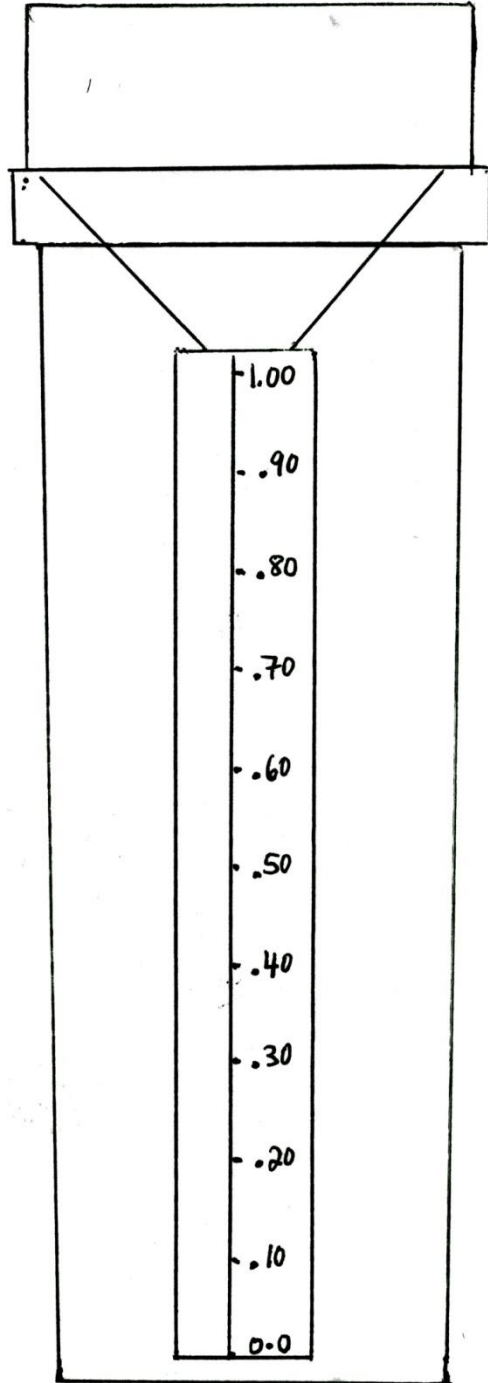

How much rain fell? How much is collected in the rain gauge?
Color in the tube to show how much.

Color in the rain water to match the height of rain water in the actual rain gauge.

How much rain fell? How much is collected in the rain gauge?
Color in the tube to show how much.

Color in the rain water to match the height of rain water in the actual rain gauge.